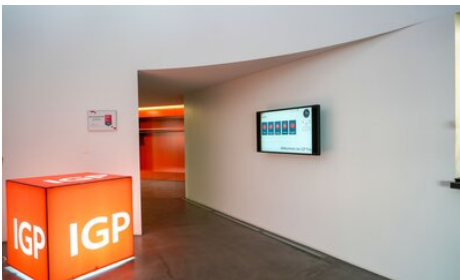

Project details

Only solutions from DOLD / IGP were used for the coating work at the Wil site. Where powder coatings were technically appropriate, components were coated with high-quality powder coatings from IGP Pulvertechnik AG. All surfaces that could not be powder coated were given a wet paint or wall coating from Dold AG.

The unique system coating concept, which optimally coordinates wet and powder coatings, enables a consistent and harmonious appearance to be achieved. Facade elements, components, and interior walls – the latter coated with Living Art – fit seamlessly into the overall design concept.

The close cooperation between DOLD and IGP enables a broad, coordinated product range and offers the right coating solution for almost every surface.