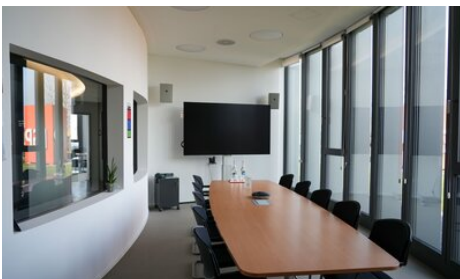

Project details

Only solutions from DOLD / IGP were used for the coating work at the Wil site. Where powder coatings were technically appropriate, components were coated with high-quality powder coatings from IGP Pulvertechnik AG. All surfaces that could not be powder coated were given a wet paint or wall coating from Dold AG.

The unique system coating concept, which optimally coordinates wet and powder coatings, enables a consistent and harmonious appearance to be achieved. Facade elements, components, and interior walls – the latter coated with Living Art – fit seamlessly into the overall design concept.

The close cooperation between DOLD and IGP enables a broad, coordinated product range and offers the right coating solution for almost every surface.