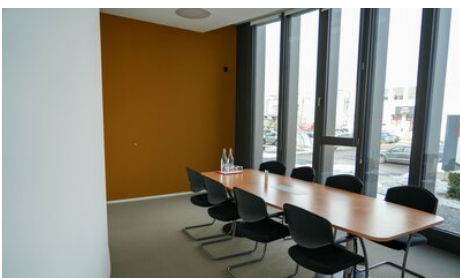

Project details

Only solutions from DOLD / IGP were used for the coating work at the Wil site. Where powder coatings were technically appropriate, components were coated with high-quality powder coatings from IGP Pulvertechnik AG. All surfaces that could not be powder coated were given a wet paint or wall coating from Dold AG.

The unique system coating concept, which optimally coordinates wet and powder coatings, enables a consistent and harmonious appearance to be achieved. Facade elements, components, and interior walls – the latter coated with Living Art – fit seamlessly into the overall design concept.

The close cooperation between DOLD and IGP enables a broad, coordinated product range and offers the right coating solution for almost every surface.